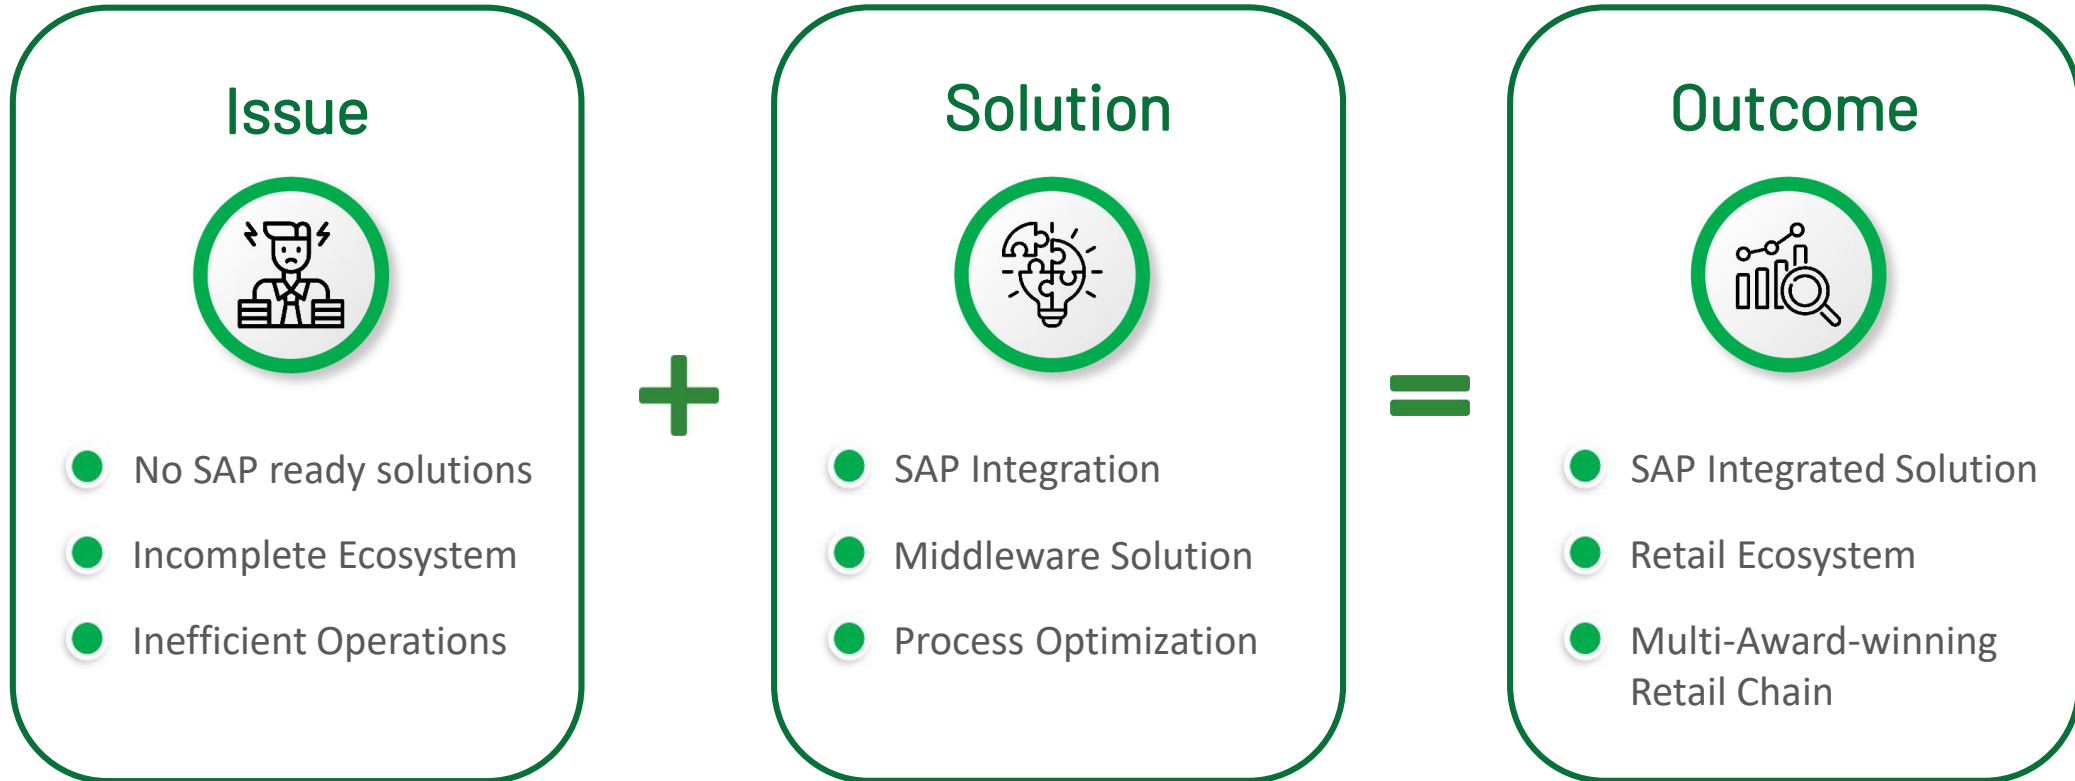

LMD

FLEX

Retail Order Management & Forecasting Solution

OMS is a state-of-the-art end-to-end supply chain management & forecasting solution for retail enterprises.

Sales & Forecasting

Order Execution

Direct Imports

Events & Promotions

Master Data

User Administration

Reports & Inquiries

Retail Order Management & Forecasting Solution

Retail Order Management & Forecasting Solution

“ I want to express my gratitude to FINAP for their technical expertise and work ethic, which have been crucial in overcoming our software development challenges. ”